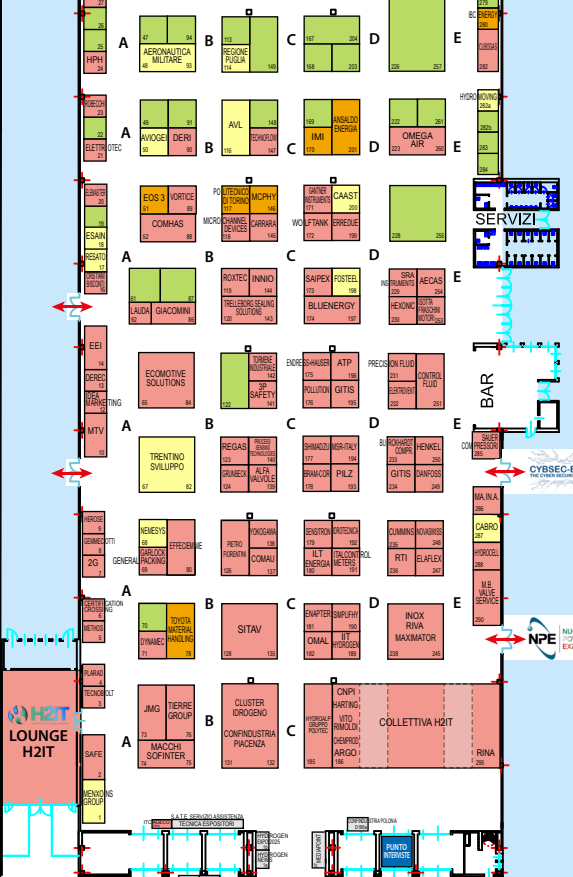

SALA D ROOM D  
RISTORANTE RESTAURANT  
BUSINESS LOUNGE  
SALA E ROOM E

REBOOKING

AREA ESTERNA  
OUTSIDE AREA

- PRENOTATO BOOKED
- OPZIONATO OPTIONED
- DISPONIBILE AVAILABLE
- AREA ESTERNA OUTSIDE AREA

PAD.2 / PAV. 2

SALA F ROOM F  
CYBSEC-EXPO THE CYBER SECURITY EVENT  
NETWORKING AREA  
BAR

PARCHEGGIO VISITATORI

INGRESSO UNICO  
SINGLE ENTRANCE