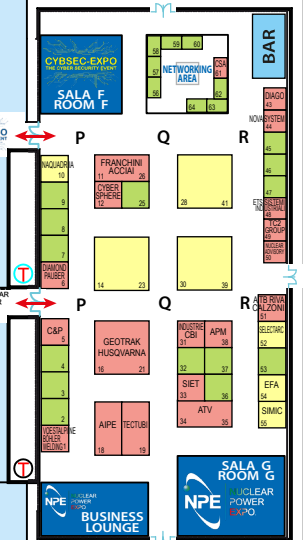

SALA D ROOM D  
RISTORANTE RESTAURANT  
BUSINESS LOUNGE  
SALA E ROOM E

REBOOKING

AREA ESTERNA  
OUTSIDE AREA

- PRENOTATO BOOKED
- OPZIONATO OPTIONED
- DISPONIBILE AVAILABLE
- AREA ESTERNA OUTSIDE AREA

PAD.2 / PAV. 2

SALA F ROOM F  
CYBSEC-EXPO THE CYBER SECURITY EVENT  
NETWORKING AREA  
BAR

PARCHEGGIO VISITATORI

INGRESSO UNICO  
SINGLE ENTRANCE